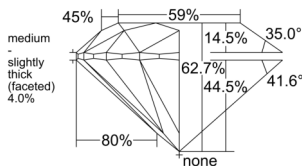

GIA®

FACSIMILE

GIA REPORT 2546040799

Verify this report at GIA.edu

GIA NATURAL DIAMOND DOSSIER®

November 19, 2025
GIA Report Number 2546040799
Shape and Cutting Style ..... Round Brilliant
Measurements ..... 5.04 - 5.07 x 3.17 mm

GRADING RESULTS

Carat Weight ..... 0.50 carat
Color Grade ..... J
Clarity Grade S11
Cut Grade ..... Excellent

ADDITIONAL GRADING INFORMATION

Polish ..... Excellent
Symmetry ..... Excellent
Fluorescence ..... None
Clarity Characteristics ..... Cloud, Crystal
Inscription(s): GIA 2546040799

PROPORTIONS

Profile to actual proportions

GRADING SCALES

GIA COLOR SCALE

COLOURESS	D
	E
	F
	G
	H
	I
	J
NEAR COLOURESS	K
	L
FAIN	M
	N
	O
	P
	R
	S
	T
	U
	V
	W
	X
	Y
LIGHT	Z

GIA CLARITY SCALE

VERY VERY SLIGHTLY INCLUDED	FLAWLESS
	INTERNALLY FLAWLESS
VERY SLIGHTLY INCLUDED	VVS₁
	VVS₂
SLIGHTLY INCLUDED	VS₁
	VS₂
INCLUDED	SI₁
	SI₂
	I₁
	I₂
	I₃

GIA CUT SCALE

EXCELLENT
VERY GOOD
GOOD
FAIR
POOR